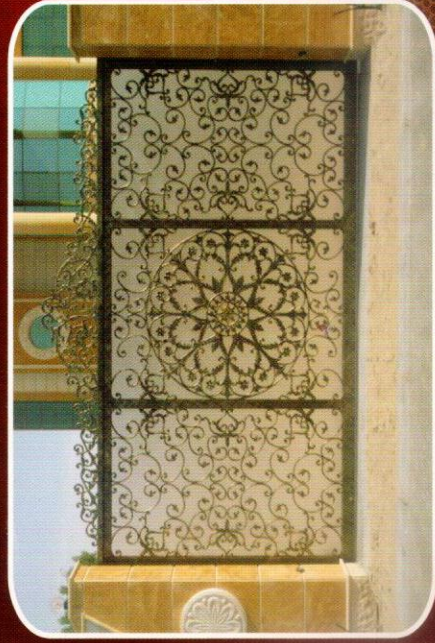

PRECISION STEEL L.L.C

Bldg. Metallic Const. Ind.

Gates

PSG 061