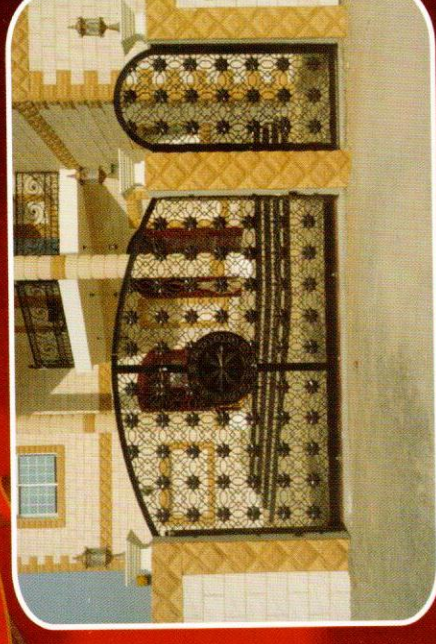

PSG 060

Tel: 06 7430396 - Fax : 06 7430246 - P.O. Box : 18669 Ajman - U.A.E.

تليفون : ٠٦ ٧٤٣٠٣٩٦ - فاكس : ٠٦ ٧٤٣٠٢٤٦ - ص.ب : ١٨٦٦٩ - عجمان - ا.ع.م.

E-mail: info@precisionsteel-ae.com, Web : www.precisionsteel-ae.com